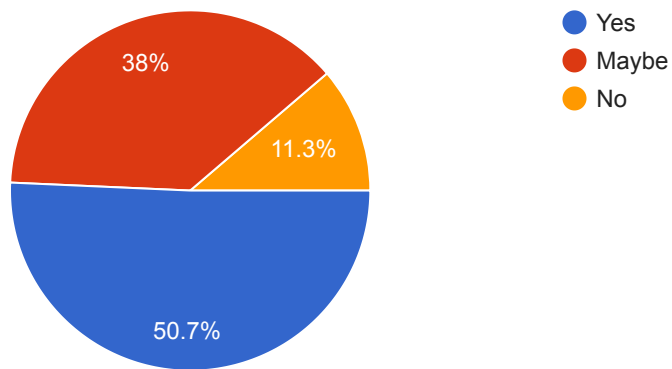

In Person Worship Survey

71 responses

Would you feel comfortable attending in person church services?

71 responses

When would you feel comfortable to return?

71 responses

What would change your comfort level?