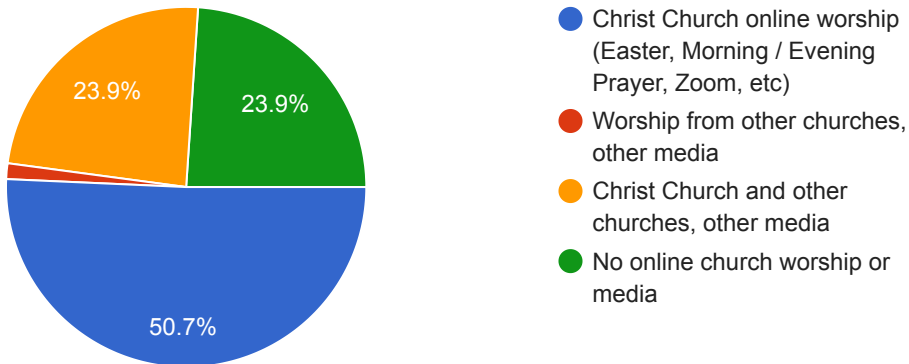

71 responses

In the past four months (March 2020 - present), have you been following online church services?

71 responses

In the past four months (March 2020 - present), have you participated, viewed, listened to Christ Church online: