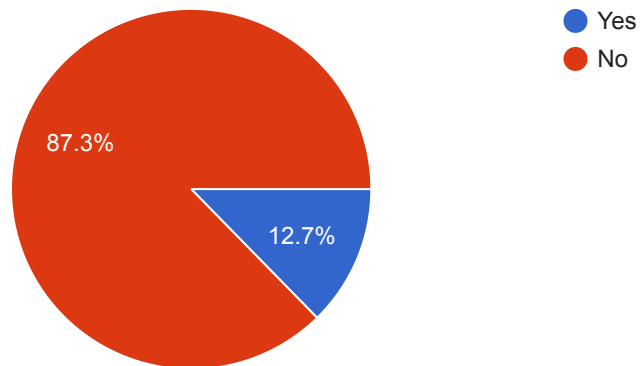

You will be required to wear a mask during worship time. Will this affect your attendance at church?

71 responses