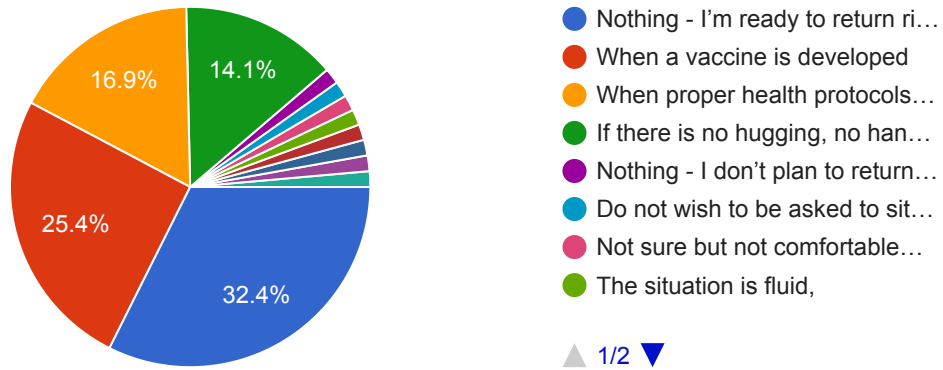

What would change your comfort level?

71 responses