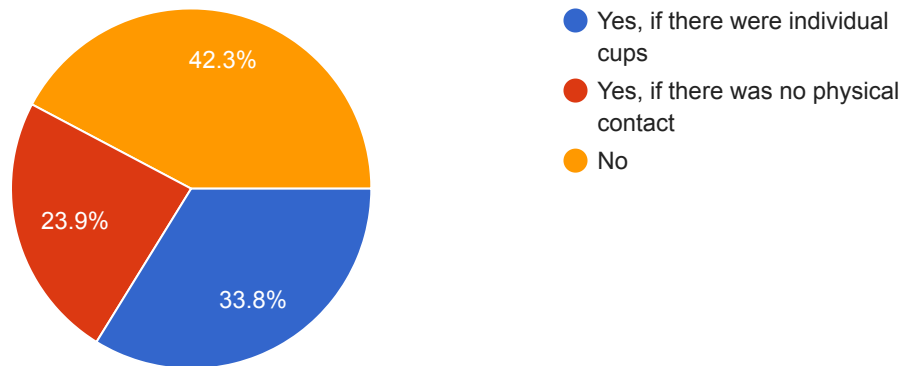

Would you be comfortable taking communion?

71 responses