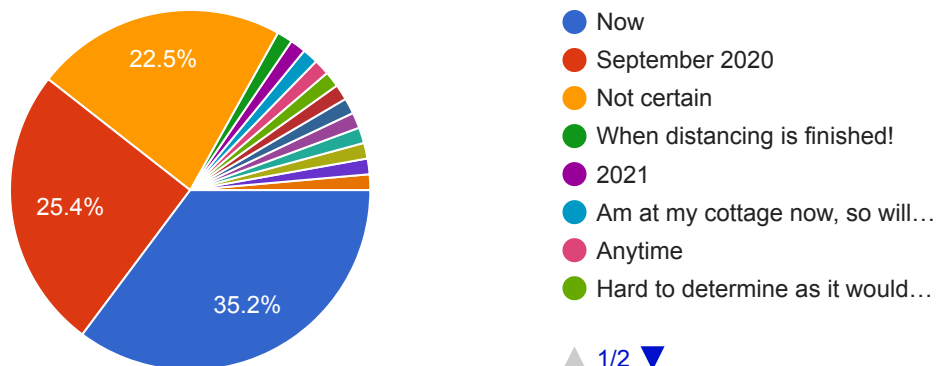

In Person Worship Survey

71 responses

Would you feel comfortable attending in person church services?

71 responses

When would you feel comfortable to return?

71 responses

What would change your comfort level?