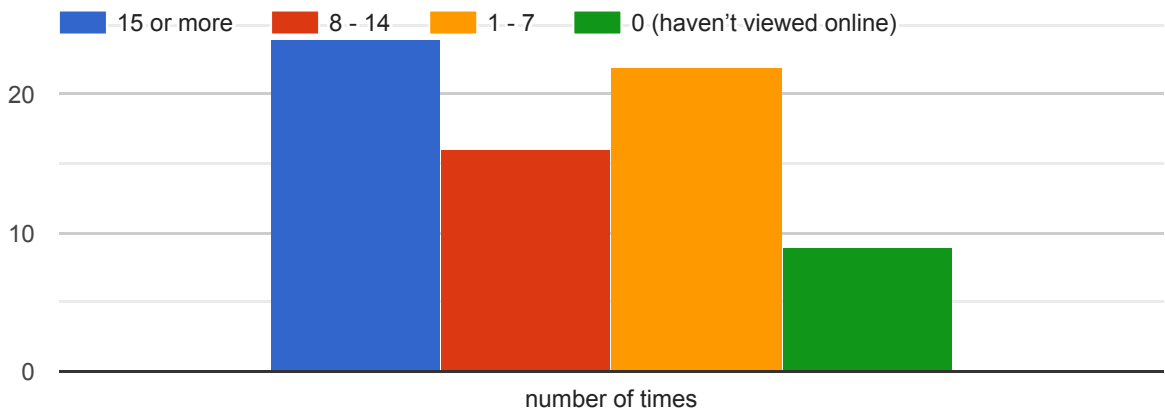

71 responses

In the past four months (March 2020 - present), have you been following online church services?

71 responses

In the past four months (March 2020 - present), have you participated, viewed, listened to Christ Church online:

In the past four months (March 2020 - present), how often have you participated, viewed, listened to Christ Church online:

Are you interested in continued online services?

71 responses