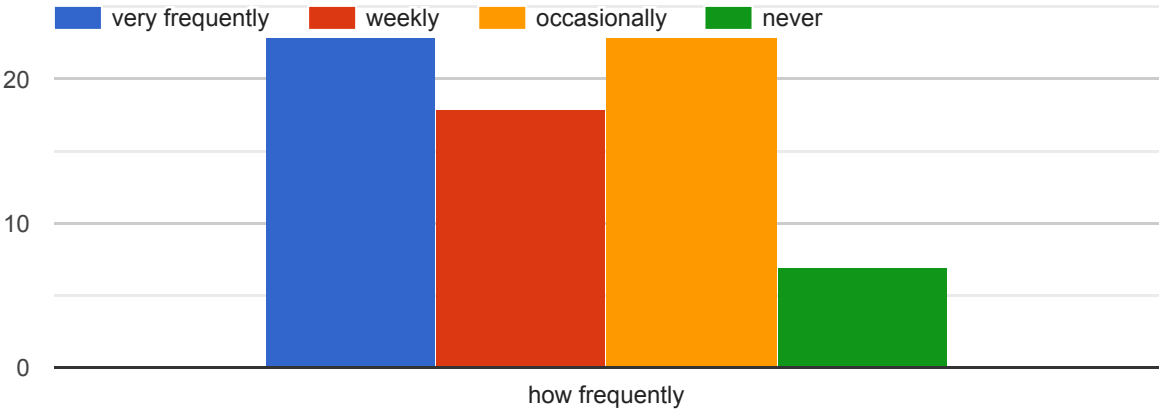

71 responses

In the past four months (March 2020 - present), have you been following online church services?

71 responses

In the past four months (March 2020 - present), have you participated, viewed, listened to Christ Church online:

In the past four months (March 2020 - present), how often have you participated, viewed, listened to Christ Church online:

Are you interested in continued online services?

71 responses