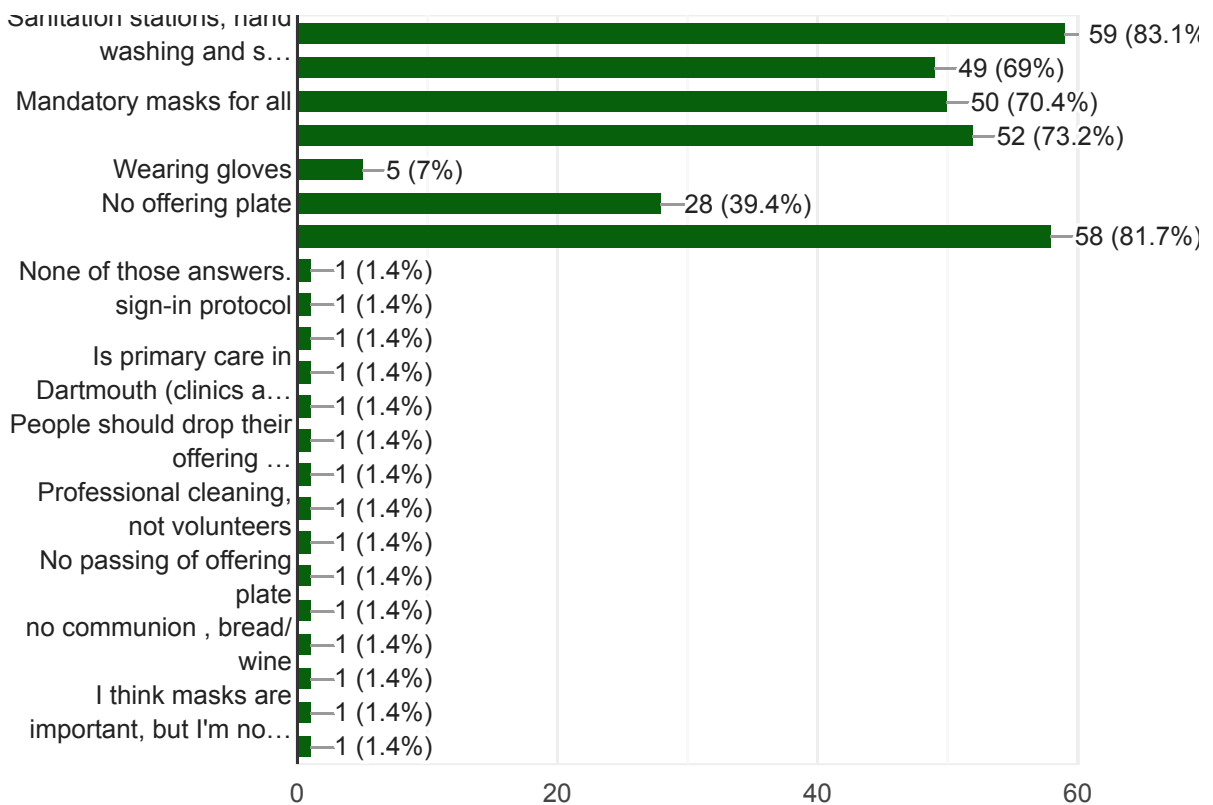

What health protocols must be in place for you to come back to worship in person at church? Check as many as apply

71 responses